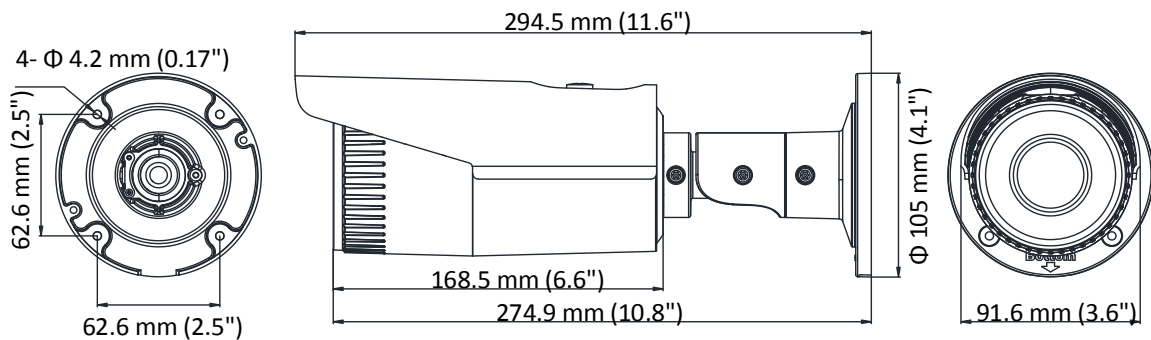

Available Models

DS-2CD1641FWD-I (Z)

Dimension