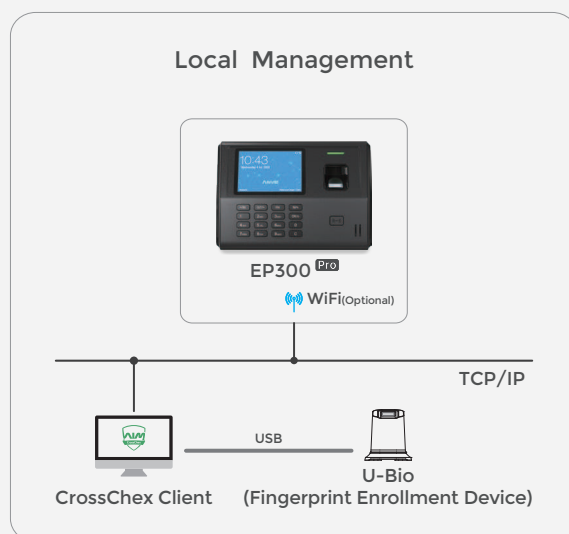

■ Features

1Ghz Linux Based CPU

The new Linux based 1Ghz processor ensures the 1:3000 comparison time less than 0.5 second.

Optional WIFI

The WiFi function ensures power on to work, and realize the flexible installation of the device.

Optional Bluetooth

Your mobile device will be the key with bluetooth function and you can realize shake open with ekey APP.

Battery

The long life battery ensuring up to 10 hours portable application.

Touch Active Fingerprint Sensor

The touch active sensor ensures the quick response for each detection and saving the total power consumption of the device.

Colorful LCD Screen

The Colorful LCD screen ensures the best interaction and user experiences.

Webserver

The Webserver ensures the easily quick connection and self management of the device

Cloud application

The web based cloud application let you access to the device by any mobile terminal for anytime from anywhere.

■ Key Specifications

User	3000
Card	3000
Record	100,000
Communication	Mini USB & USB Host, TCP/IP Optional WiFi/Bluetooth
Identification mode	finger, password, card(optional EM and Mifare)
Identification speed	<0.5s
Card reading distance	1~5cm (125KHz), 13.56MHz >2CM) for standard CR80 card
WebServer	Support
CPU	Linux 1G
RFID card	Optional EM and Mifare
working Temperature	-30°C~60°C
Humidity	20% to 90%
Power	DC5V/Optional Battery
Battery	1000MA

■ System configurations

Anviz Global Inc.

41656 Christy Street Fremont , Fremont, CA,94538

Tel: 408-2637700 | Toll-free:1-855-268-4948 | Inquiry: sales@anziv.com | www.anziv.com

©2019 Anviz Global Inc. Anviz and identifying product names and numbers herein are registered trademarks of Anviz Global Inc. All non-Anviz brands and product names are trademarks or registered trademarks of their respective companies. Product appearance, build status and/or specifications are subject to change without notice.

Due to the consistent improvement of the product, this specification and appearance are subject to change without notice.