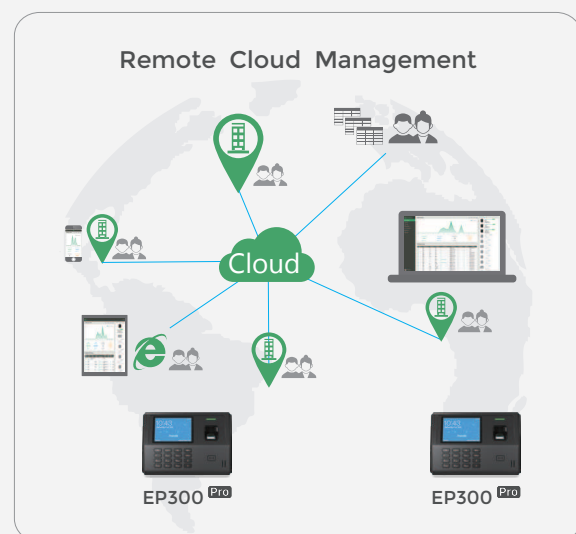

■ Features

1Ghz Linux Based CPU

The new Linux based 1Ghz processor ensures the 1:3000 comparison time less than 0.5 second.

Optional WIFI

The WiFi function ensures power on to work, and realize the flexible installation of the device.

Optional Bluetooth

Your mobile device will be the key with bluetooth function and you can realize shake open with ekey APP.

Battery

The long life battery ensuring up to 10 hours portable application.

Touch Active Fingerprint Sensor

The touch active sensor ensures the quick response for each detection and saving the total power consumption of the device.

Colorful LCD Screen

The Colorful LCD screen ensures the best interaction and user experiences.

Webserver

The Webserver ensures the easily quick connection and self management of the device

Cloud application

The web based cloud application let you access to the device by any mobile terminal for anytime from anywhere.

■ Key Specifications

User	3000
Card	3000
Record	100,000
Communication	Mini USB & USB Host, TCP/IP Optional WiFi/Bluetooth
Identification mode	finger, password, card(optional EM and Mifare)
Identification speed	<0.5s
Card reading distance	1~5cm (125KHz), 13.56MHz >2CM) for standard CR80 card
WebServer	Support
CPU	Linux 1G
RFID card	Optional EM and Mifare
working Temperature	-30°C~60°C
Humidity	20% to 90%
Power	DC5V/Optional Battery
Battery	1000MA

■ System configurations

Anviz Global Inc.

41656 Christy Street Fremont , Fremont, CA,94538

Tel: 408-2637700 | Toll-free:1-855-268-4948 | Inquiry: sales@anziv.com | www.anziv.com

©2019 Anviz Global Inc. Anviz and identifying product names and numbers herein are registered trademarks of Anviz Global Inc. All non-Anviz brands and product names are trademarks or registered trademarks of their respective companies. Product appearance, build status and/or specifications are subject to change without notice.

Due to the consistent improvement of the product, this specification and appearance are subject to change without notice.