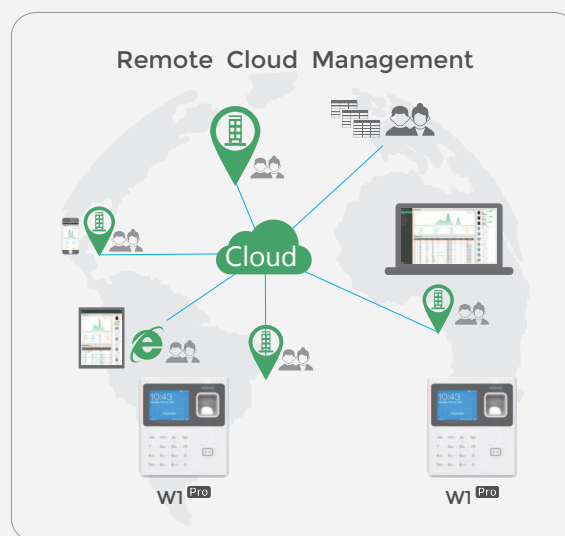

The new Linux based 1Ghz processor ensures the 1:3000 comparison time less than 0.5 second.

Battery

The long life battery ensuring up to 10 hours portable application.

Touch Active Fingerprint Sensor

The touch active sensor ensures the quick response for each detection and saving the total power consumption of the device.

WIFI

The WiFi function ensures power on to work, and realize the flexible installation of the device.

Touch Active Keypad

The touch active sensor ensures the best user experiences for and saving the total power consumption of the device.

Colorful LCD Screen

The Colorful LCD screen ensures the best interaction and user experiences and can also provide clear notifications to the users.

Webserver

The Webserver ensures the easily quick connection and self management of the device

Cloud application

The web based cloud application let you access to the device by any mobile terminal from anytime and anywhere.

Key Specifications

User	3000
Card	3000
Record	100000
Communication	TCP/IP, Mini USB & USB Host, Optional WiFi
Identification mode	Finger, password, card (Standard EM card, optional Mifare card)
Identification speed	<0.5s
Card reading distance	"1~5cm (125KHz), 13.56MHz >2CM) for standard CR80 card"
WebServer	support
CPU	Linux 1G
RFID card	Optional EM and Mifare
working Temperature	-30°C~60°C
Humidity	20% to 90%
Power	DC12V/Optional Battery

System configurations

Anviz Global Inc.

41656 Christy Street Fremont , Fremont, CA,94538

Tel: 408-2637700 | Toll-free:1-855-268-4948 | Inquiry: sales@anziv.com | www.anziv.com

©2019 Anviz Global Inc. Anviz and identifying product names and numbers herein are registered trademarks of Anviz Global Inc. All non-Anviz brands and product names are trademarks or registered trademarks of their respective companies. Product appearance, build status and/or specifications are subject to change without notice.

Due to the consistent improvement of the product, this specification and appearance are subject to change without notice.