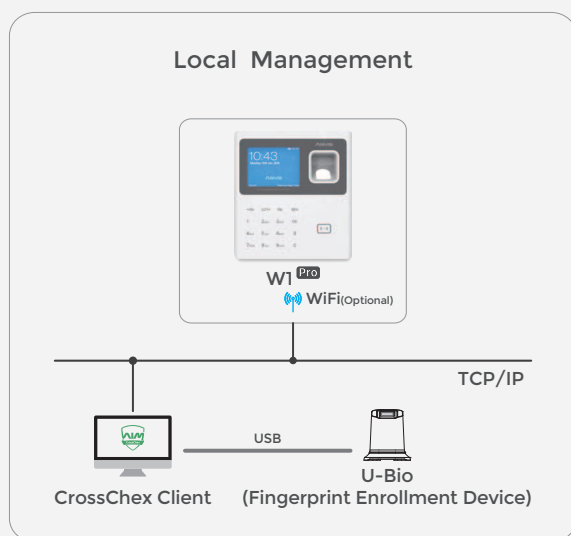

The new Linux based 1Ghz processor ensures the 1:3000 comparison time less than 0.5 second.

Battery

The long life battery ensuring up to 10 hours portable application.

Touch Active Fingerprint Sensor

The touch active sensor ensures the quick response for each detection and saving the total power consumption of the device.

WIFI

The WiFi function ensures power on to work, and realize the flexible installation of the device.

Touch Active Keypad

The touch active sensor ensures the best user experiences for and saving the total power consumption of the device.

Colorful LCD Screen

The Colorful LCD screen ensures the best interaction and user experiences and can also provide clear notifications to the users.

Webserver

The Webserver ensures the easily quick connection and self management of the device

Cloud application

The web based cloud application let you access to the device by any mobile terminal from anytime and anywhere.

Key Specifications

User	3000
Card	3000
Record	100000
Communication	TCP/IP, Mini USB & USB Host, Optional WiFi
Identification mode	Finger, password, card (Standard EM card, optional Mifare card)
Identification speed	<0.5s
Card reading distance	"1~5cm (125KHz), 13.56MHz >2CM) for standard CR80 card"
WebServer	support
CPU	Linux 1G
RFID card	Optional EM and Mifare
working Temperature	-30°C~60°C
Humidity	20% to 90%
Power	DC12V/Optional Battery

System configurations

Anviz Global Inc.

41656 Christy Street Fremont , Fremont, CA,94538

Tel: 408-2637700 | Toll-free:1-855-268-4948 | Inquiry: sales@anziv.com | www.anziv.com

©2019 Anviz Global Inc. Anviz and identifying product names and numbers herein are registered trademarks of Anviz Global Inc. All non-Anviz brands and product names are trademarks or registered trademarks of their respective companies. Product appearance, build status and/or specifications are subject to change without notice.

Due to the consistent improvement of the product, this specification and appearance are subject to change without notice.